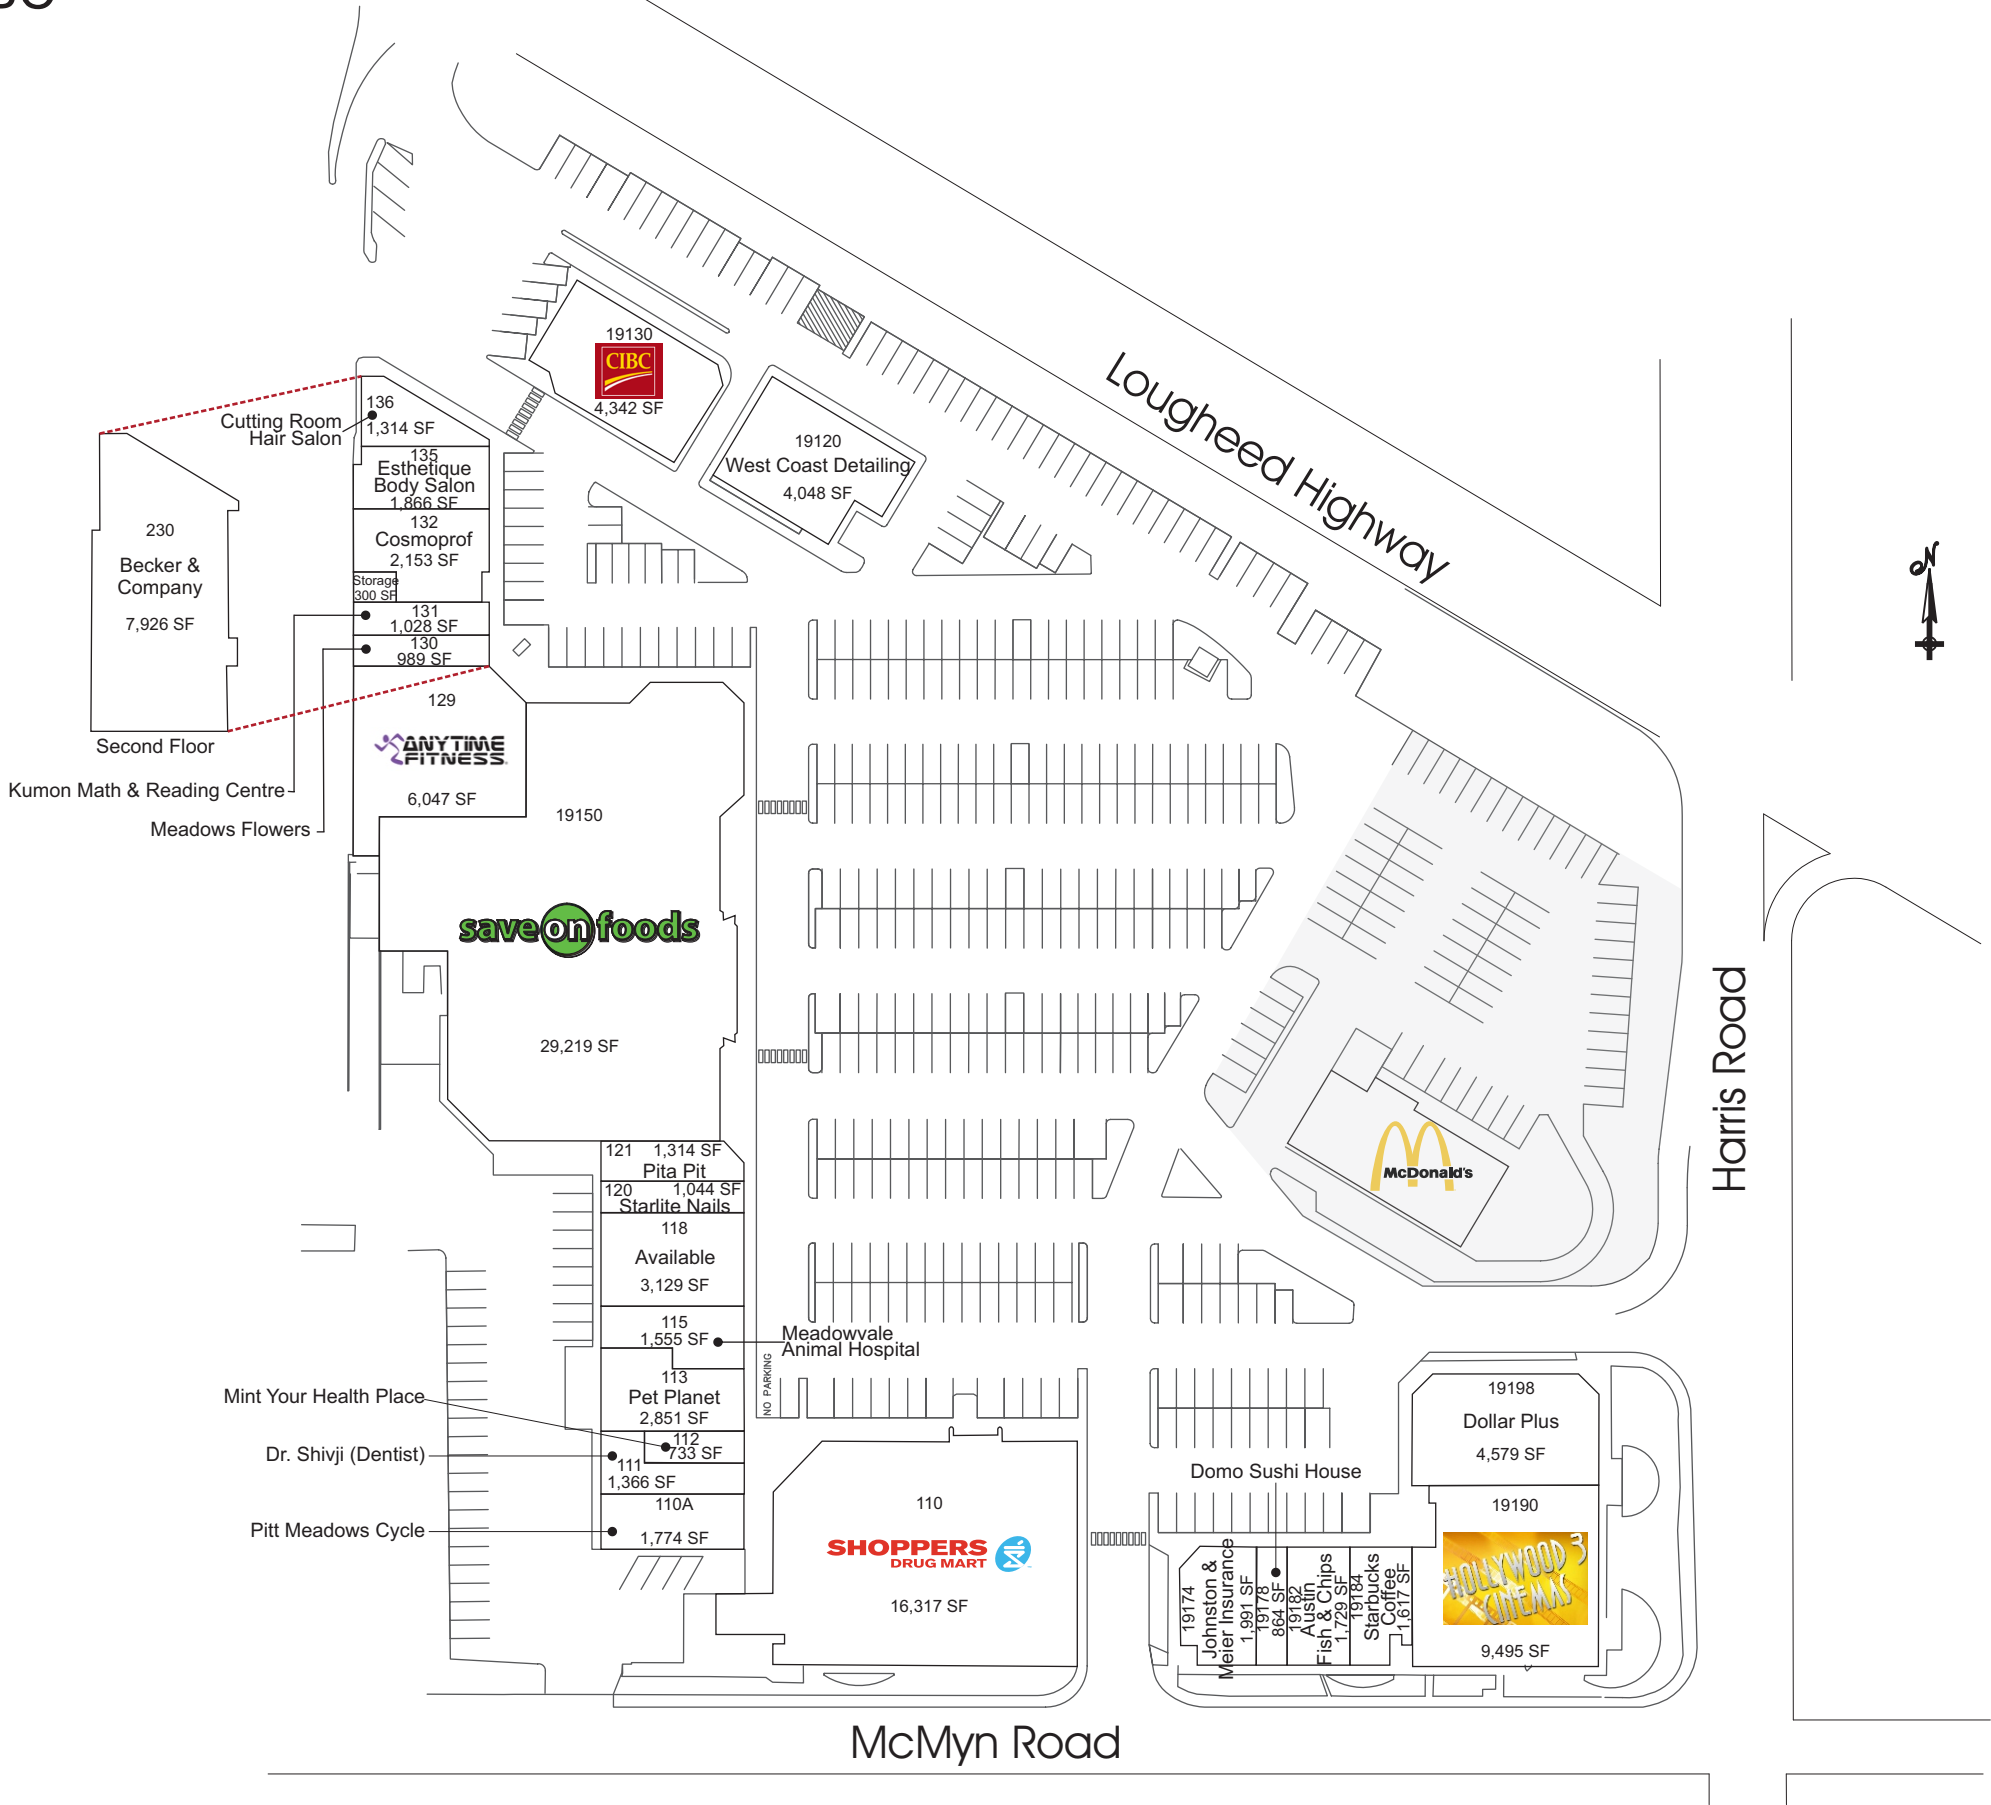

Meadowvale Shopping Centre

Pitt Meadows, BC

This site plan is presented solely for the purpose of identifying the approximate location of the buildings as presently contemplated by the owner/landlord. Building dimensions, access and parking areas, existing tenant locations and identities are approximate and subject to change at the owner's discretion from time to time without notice. The information provided herein should be otherwise verified and is not intended to be relied upon in the form presented.