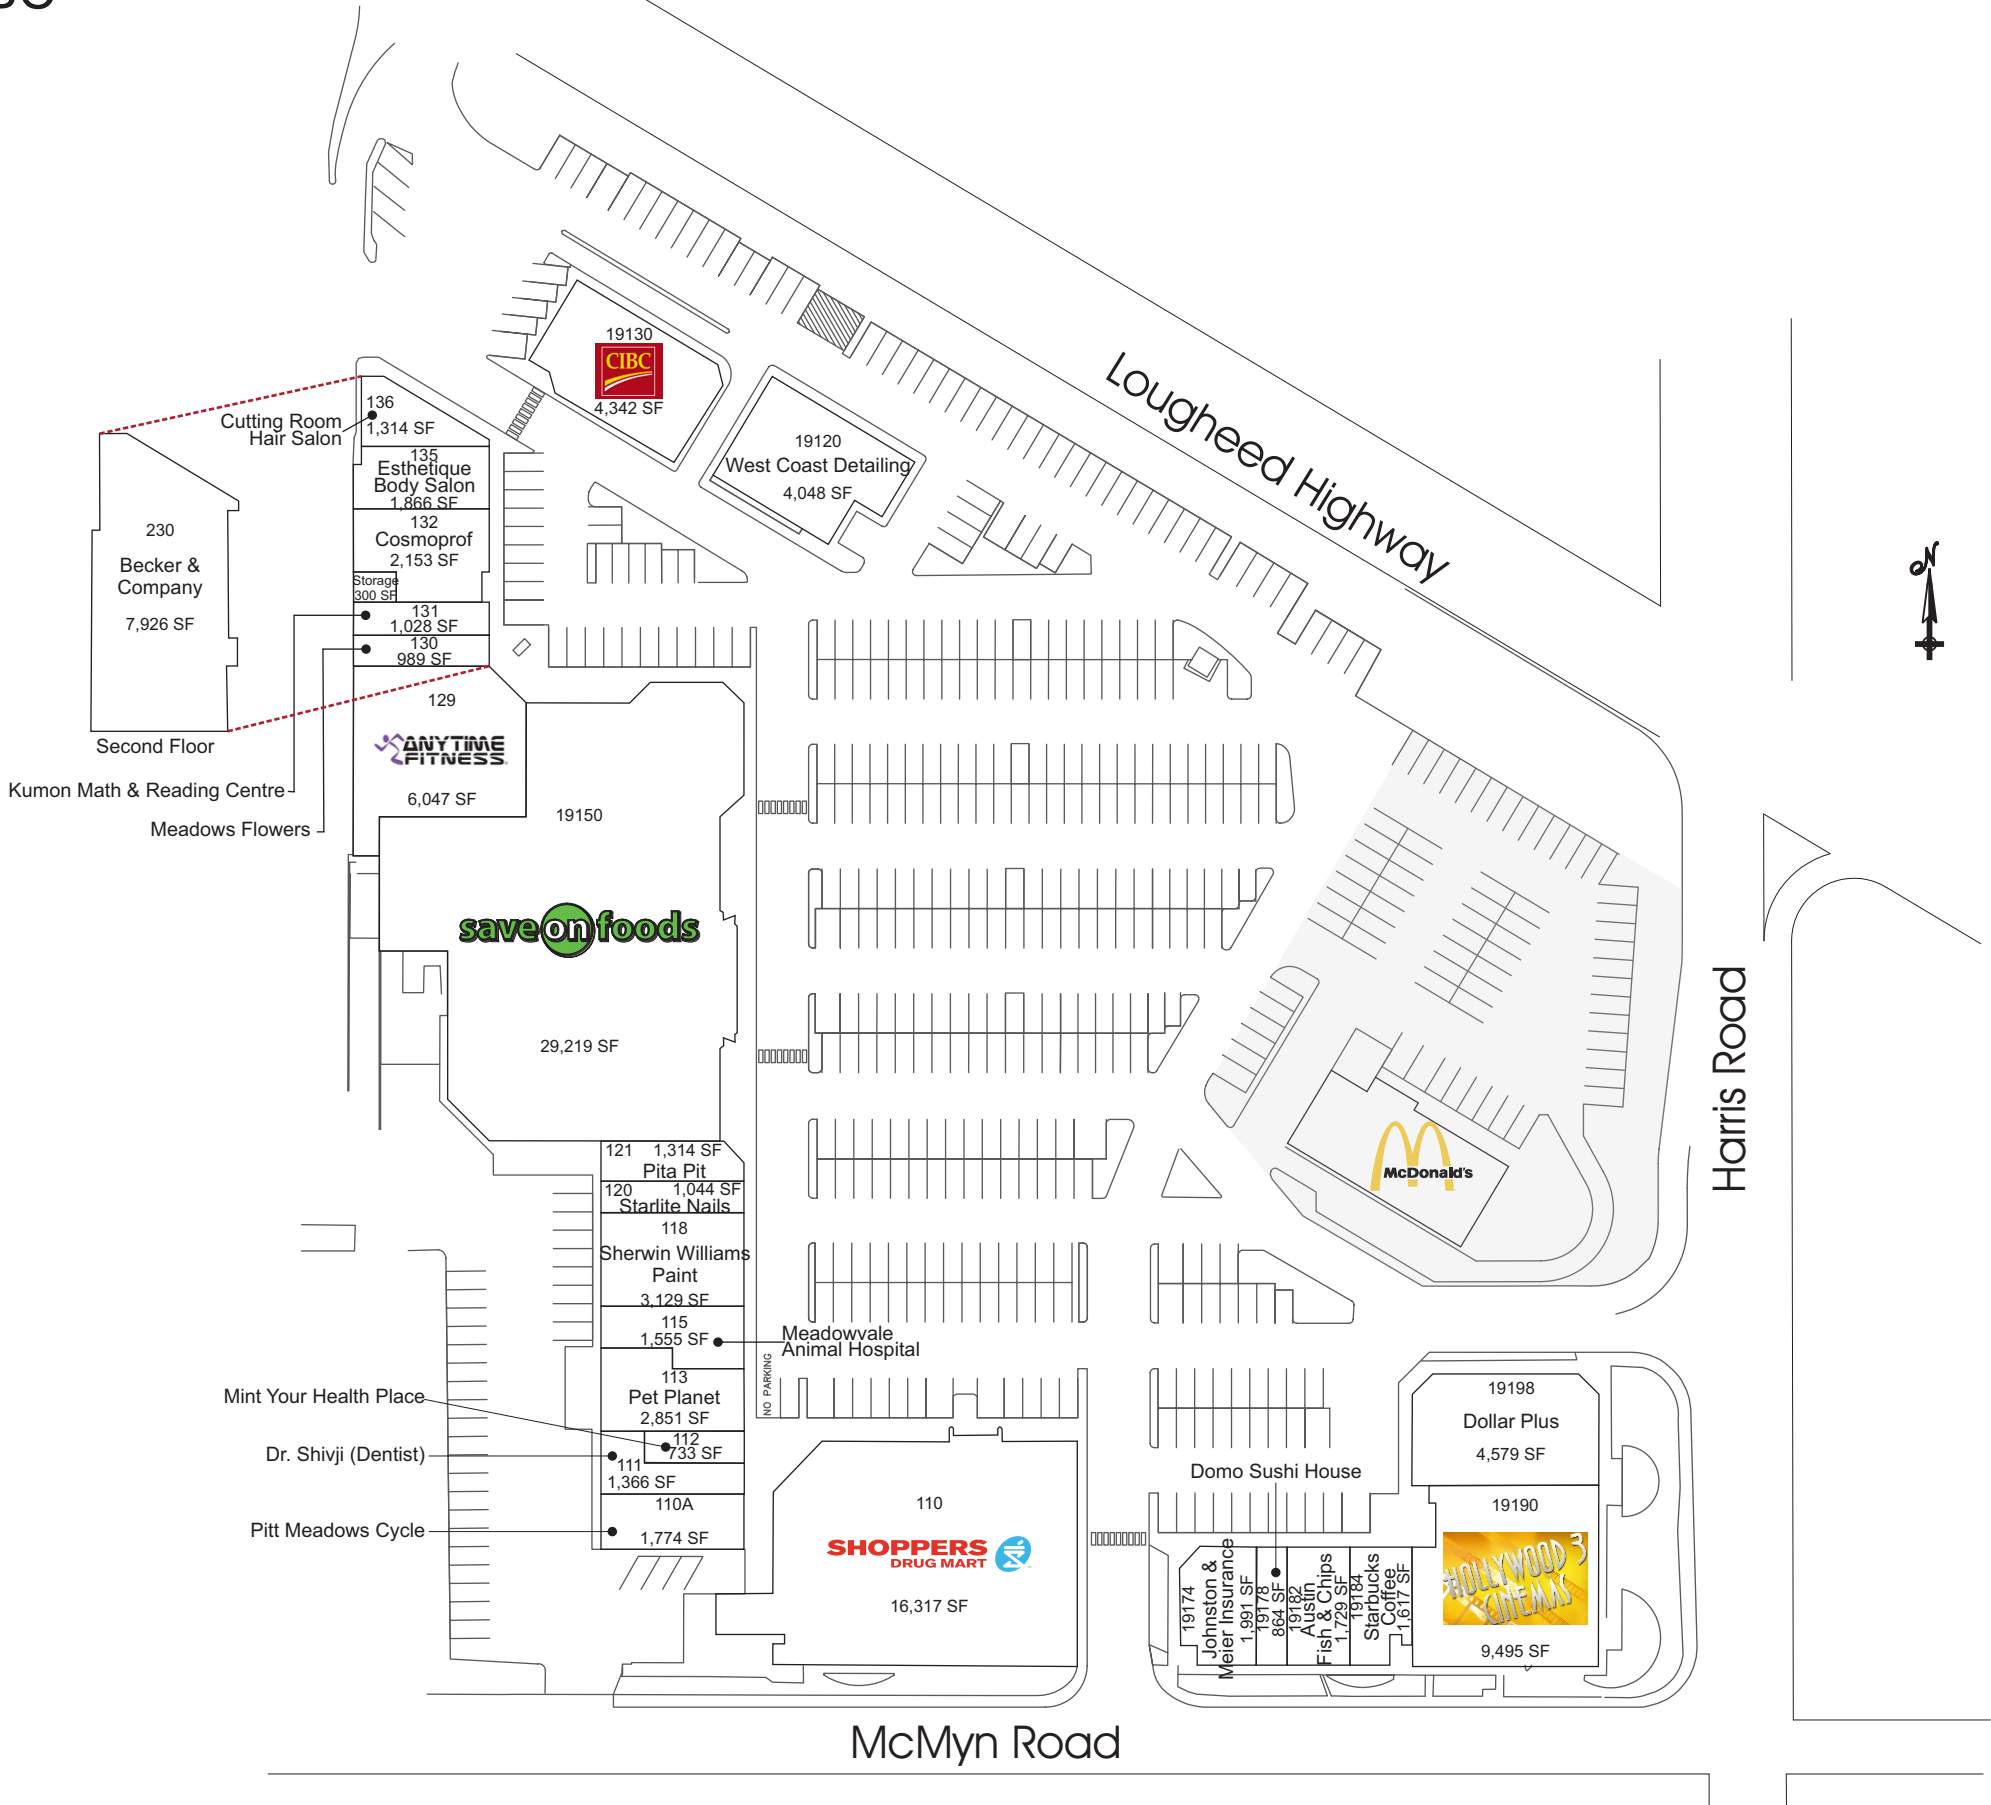

Meadowvale Shopping Centre

Pitt Meadows, BC

January 2018

This site plan is presented solely for the purpose of identifying the approximate location of the buildings as presently contemplated by the owner/landlord. Building dimensions, access and parking areas, existing tenant locations and identities are approximate and subject to change at the owner's discretion from time to time without notice. The information provided herein should be otherwise verified and is not intended to be relied upon in the form presented.