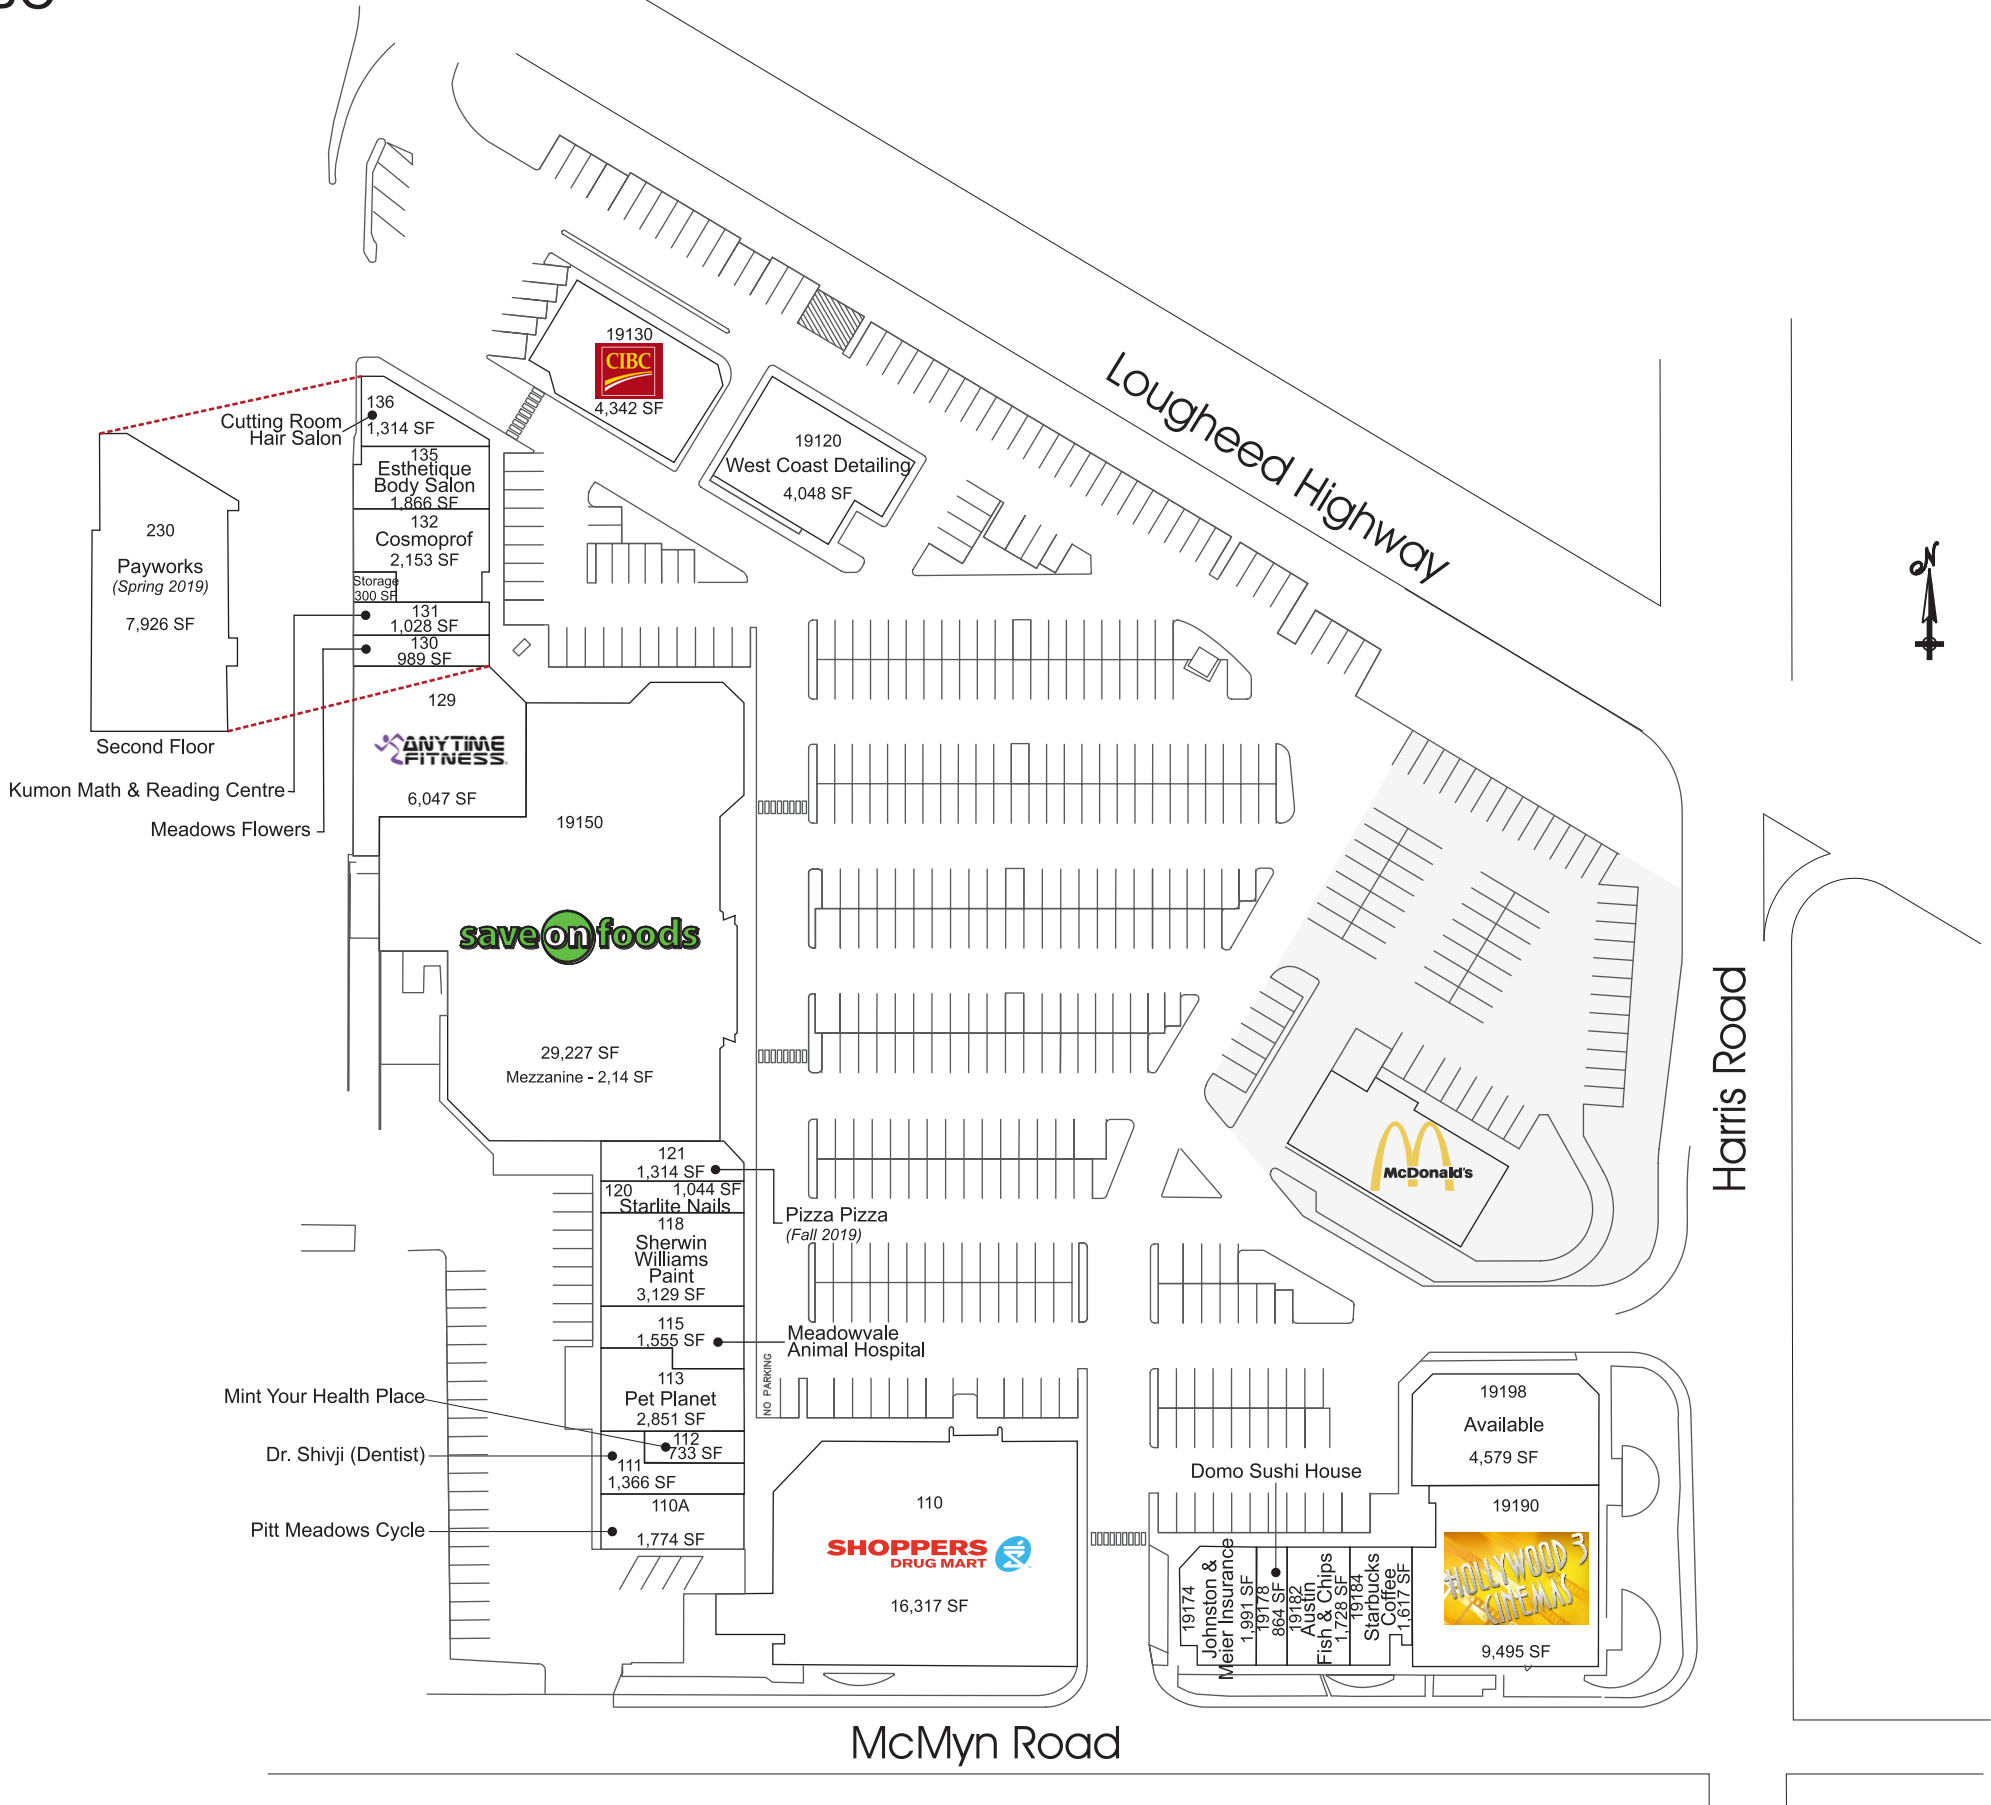

Meadowvale Shopping Centre

Pitt Meadows, BC

This site plan is presented solely for the purpose of identifying the approximate location of the buildings as presently contemplated by the owner/landlord. Building dimensions, access and parking areas, existing tenant locations and identities are approximate and subject to change at the owner's discretion from time to time without notice. The information provided herein should be otherwise verified and is not intended to be relied upon in the form presented.